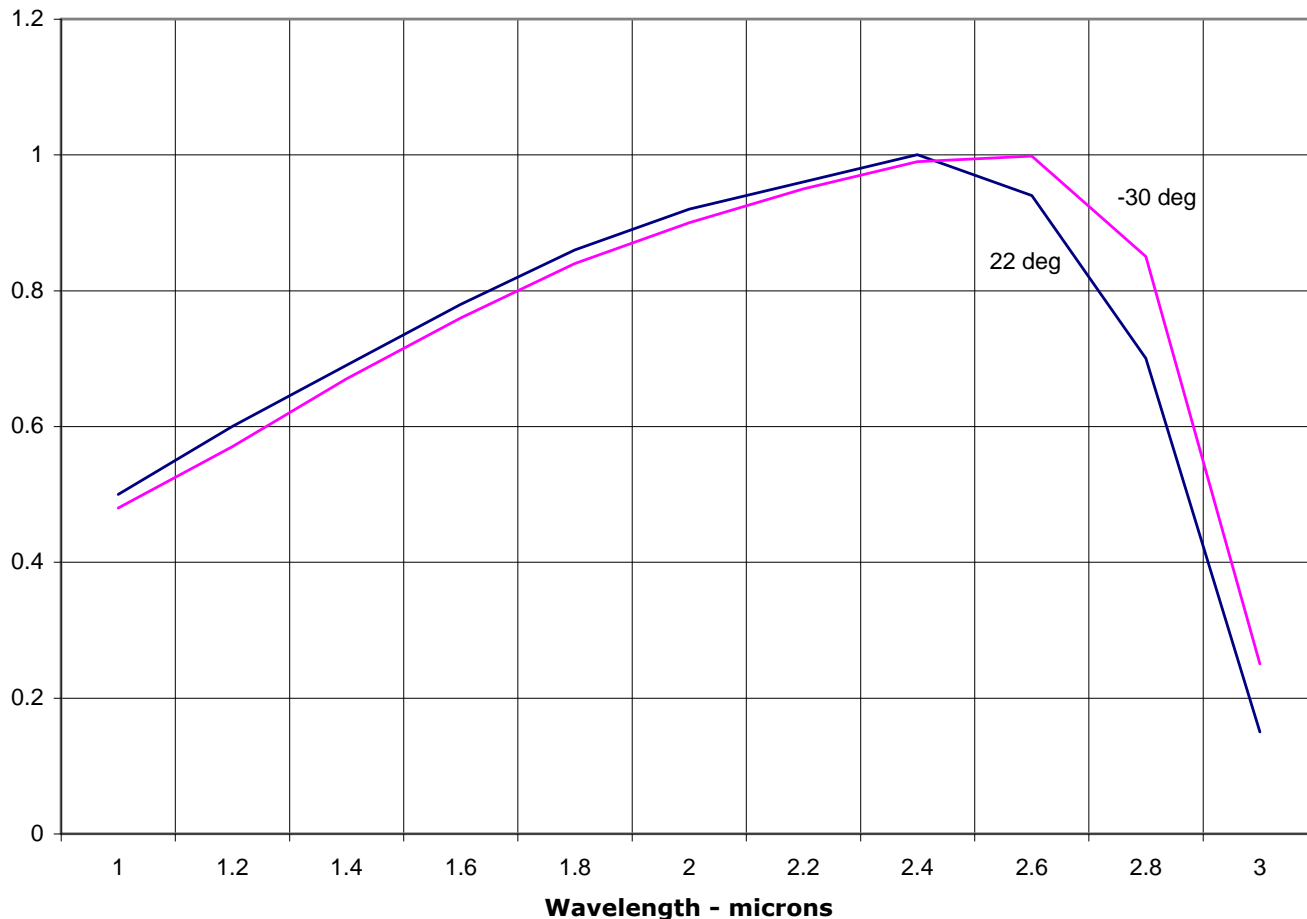

**SPECTRAL RESPONSIVITY****TYPICAL PBS RELATIVE SPECTRAL RESPONSE**

- For detailed data sheets of our products, you can go online at [www.eosystems.com](http://www.eosystems.com) and download the specifications for each part number in PDF format.
- Do not hesitate to call, and our engineers will be happy to assist you in better understanding our product line.